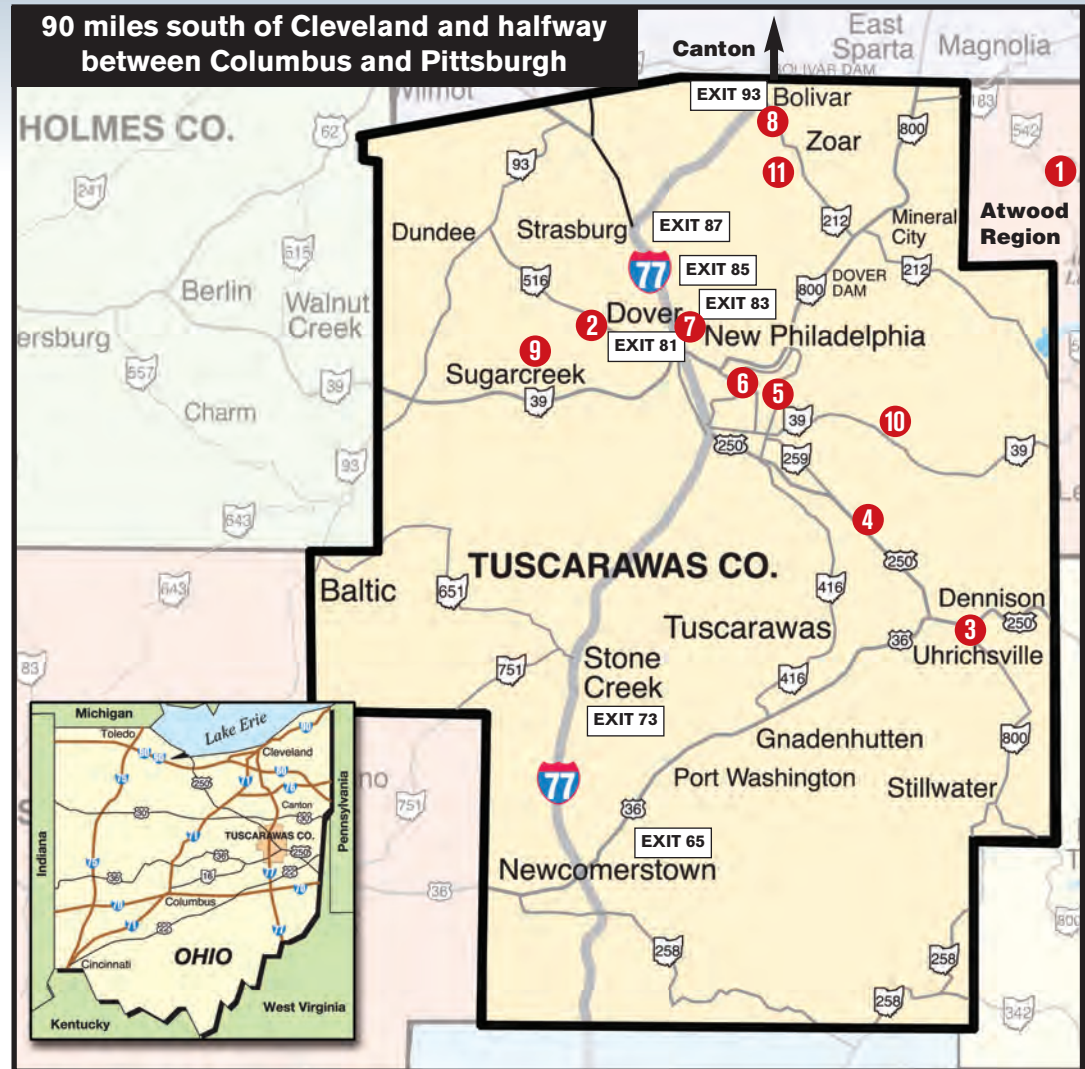

4-Five Waters Golf Club 740-922-2182

3384 Brightwood Road SE, Midvale
9-Holes Regulation, 9-Hole, Par 3 / Motorized Carts / Pro Shop / Cafe

5-Green Valley Golf Club 330-364-2812

www.greenvalleygolfclub.com 2673 Pleasant Valley Road, New Philadelphia
Par: 72, Holes: 18 / Motorized Carts / Driving Range / Pro Shop / Bar / Cafe

6-Oak Shadows Golf Club 888-802-7289

www.oakshadowsgolf.com 1063 Oak Shadows Drive NE, New Philadelphia
Par: 72, Holes: 18 / Motorized Carts / Driving Range / Pro Shop / Bar / Cafe

7-Union Country Club Golf Course (private) 330-343-5544

www.unioncountryclub.net 1000 N. Bellevue Avenue, Dover
Par: 72, Holes: 18 / Motorized Carts / Driving Range / Pro Shop / Bar / Cafe

8-Wilshire Golf Course 800-555-5973

www.wilshiregolf.com 10566 Wilshire Blvd, Bolivar
Par: 72, Holes: 18 / Motorized Carts / Driving Range / Pro Shop / Bar / Cafe

9-Willandale Golf Club 330-852-4395

www.willandalegolf.com 2870 Winklepleck Road, Sugarcreek
Par: 72, Holes: 18; Extra 9 Holes-Par 36 / Motorized Carts / Driving Range / Pro Shop / Cafe

10-Woodpecker Par 3 330-602-4000

www.woodstalltimberlake.com 1921 Tall Timber Rd NE, New Philadelphia
Par: 3, 9-Hole Course / Driving Range / Concession Stand

11-Zoar Village Golf Club 888-874-4654

www.zoarvillagegolf.com 8229 Dover-Zoar Rd NE, Dover
Par: 72, Holes: 18 / Motorized Carts / Driving Range / Pro Shop / Bar / Cafe

OhioGolf.com
Complete golf course directory
Online tee times & discounts
Pro tips & travel articles
Part of The GolfTrips.com Network

Facebook: www.facebook.com/TuscarawasCoCVB

Twitter: www.twitter.com/TuscarawasCoCVB

www.bestohiogolf.com