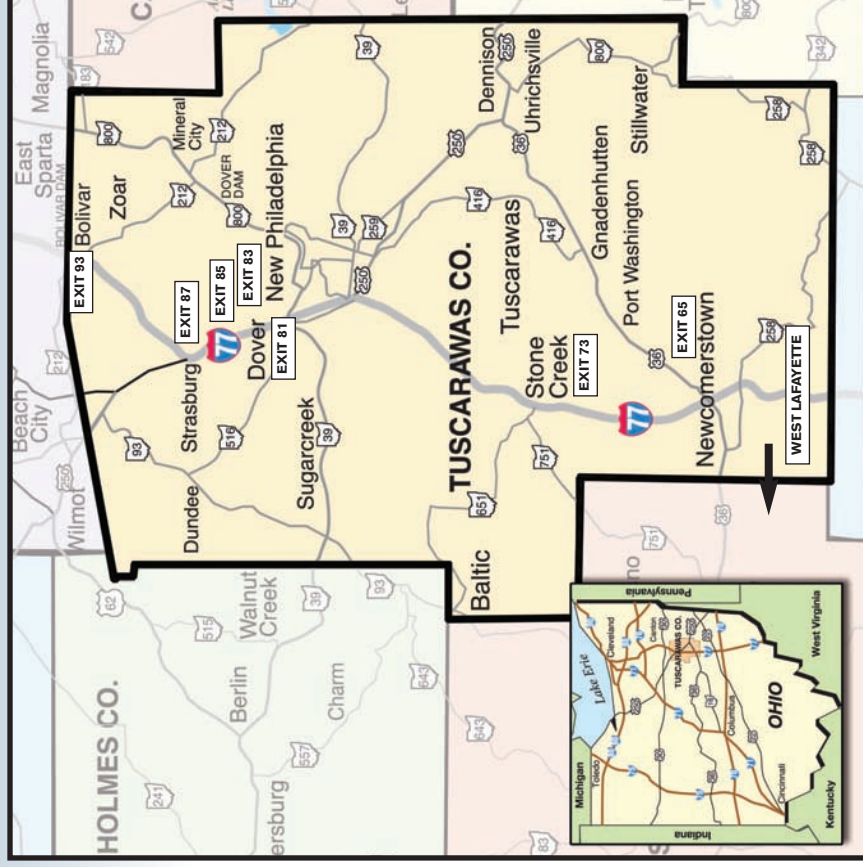

Uncle Primo's

435 Minnich Avenue NW, New Philadelphia Ohio
330-364-2348
Fresh Pasta, Seafood, Steaks!

Local Transportation for Groups:

Crown Charter & Tours

330-893-3248
www.amishheartlandtours.com
Small group charter & tours up to 15 people

Walrus Tours

330-663-3575
www.walrus-tours.com
Golf groups, photography tours, winery tours & more

Golfing Locations

Golf Marketing Sponsors are Highlighted

Auman Timbers 330-602-6865

4120 State Route 516, Dover
Par: 72 Holes: 18
Watered Fairways / Motorized Carts / Driving Range / Pro Shop